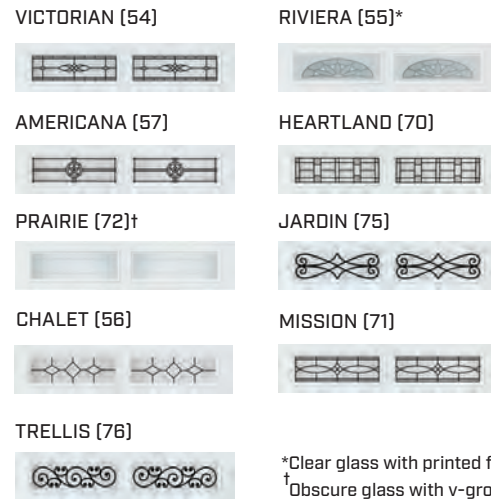

ALSO AVAILABLE

Over 500 factory-applied colors

Visit a Sherwin-Williams store to select the SnapDry™ paint color of your choice. Price upcharge applies.

WINDOW OPTIONS

DecraTrim Window Inserts

DecraGlass™ Windows

*Clear glass with printed frost pattern
 †Obscure glass with v-groove.

DECORATIVE HARDWARE