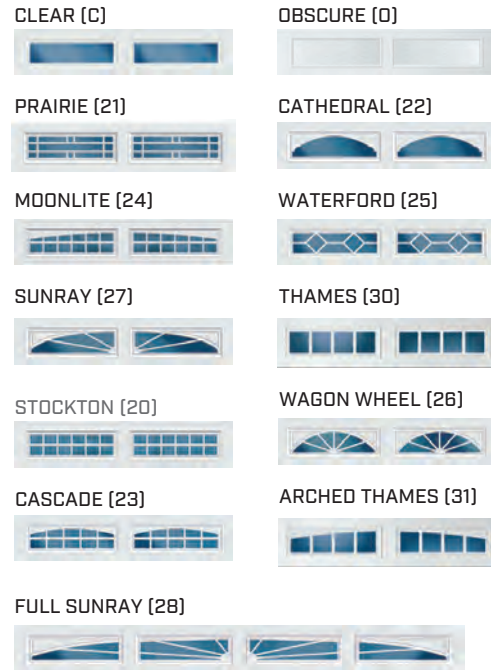

ALSO AVAILABLE

Over 500 factory-applied colors

Visit a Sherwin-Williams store to select the SnapDry™ paint color of your choice. Price upcharge applies.

WINDOW OPTIONS

DecraTrim Window Inserts

DecraGlass™ Windows

*Clear glass with printed frost pattern
 †Obscure glass with v-groove.

DECORATIVE HARDWARE